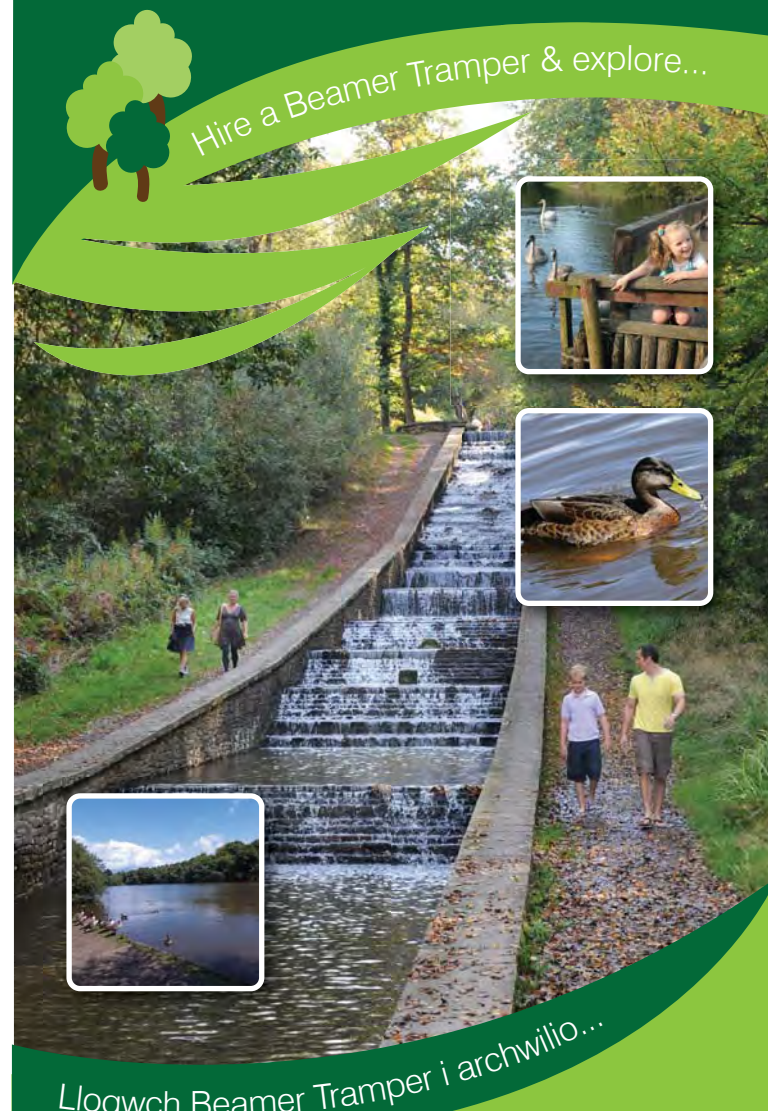

Parc Gwledig Ystâd y Gnoll Gnoll Estate Country Park

Hire a Beamer Tramber & explore...

Llogwch Beamer Tramber i archwilio...